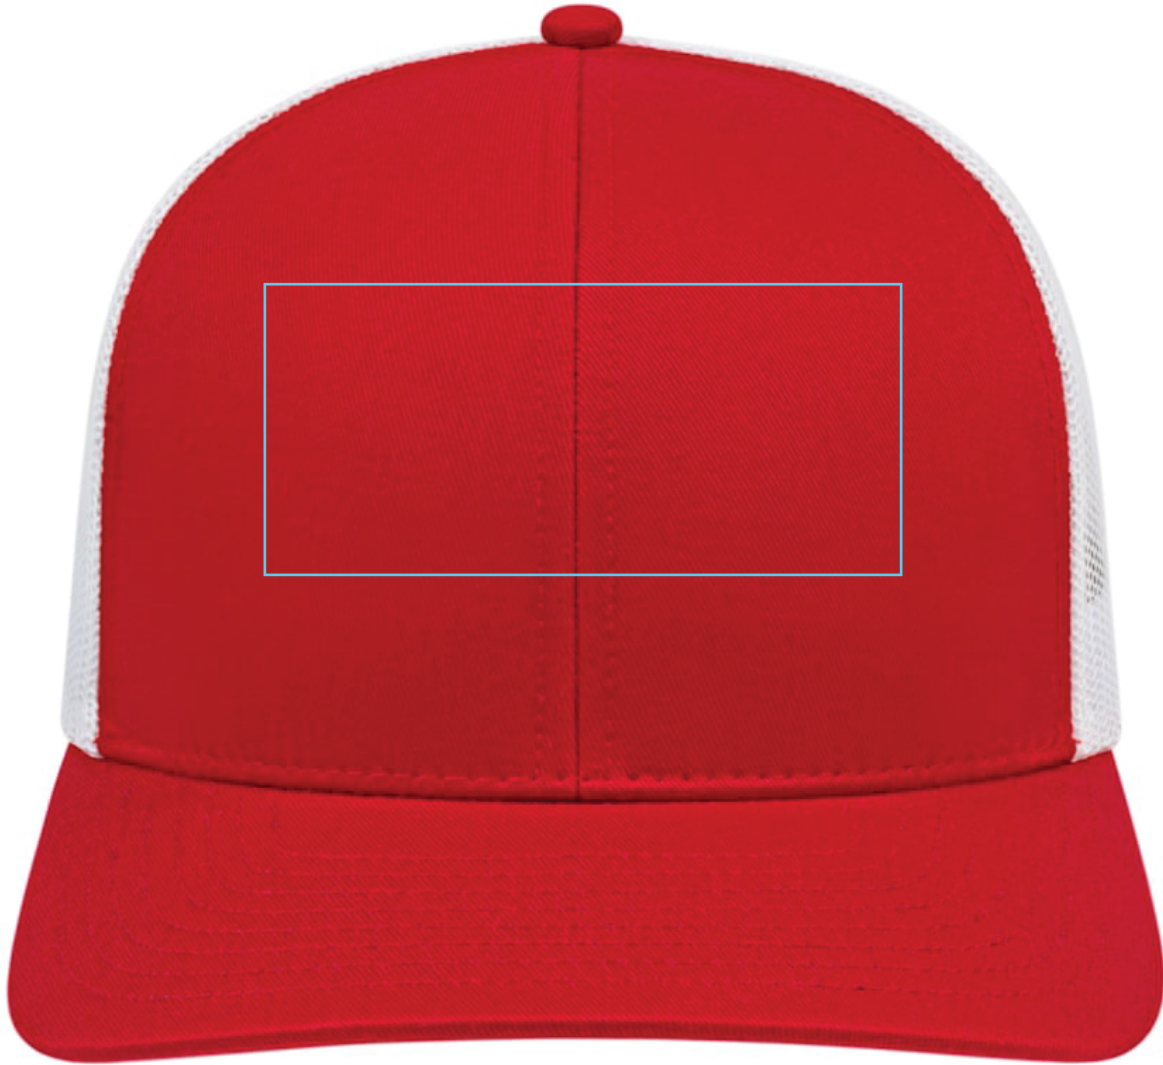

Cap America Poly/Cotton Trucker Mesh Back Cap

Item Number: SM-8403

Decoration Method
Embroidery

***Decoration Location**
Across Front Panels

Imprint Area
Height: 2.5 Inches
Width: 5.5 Inches

Reduced to 60%