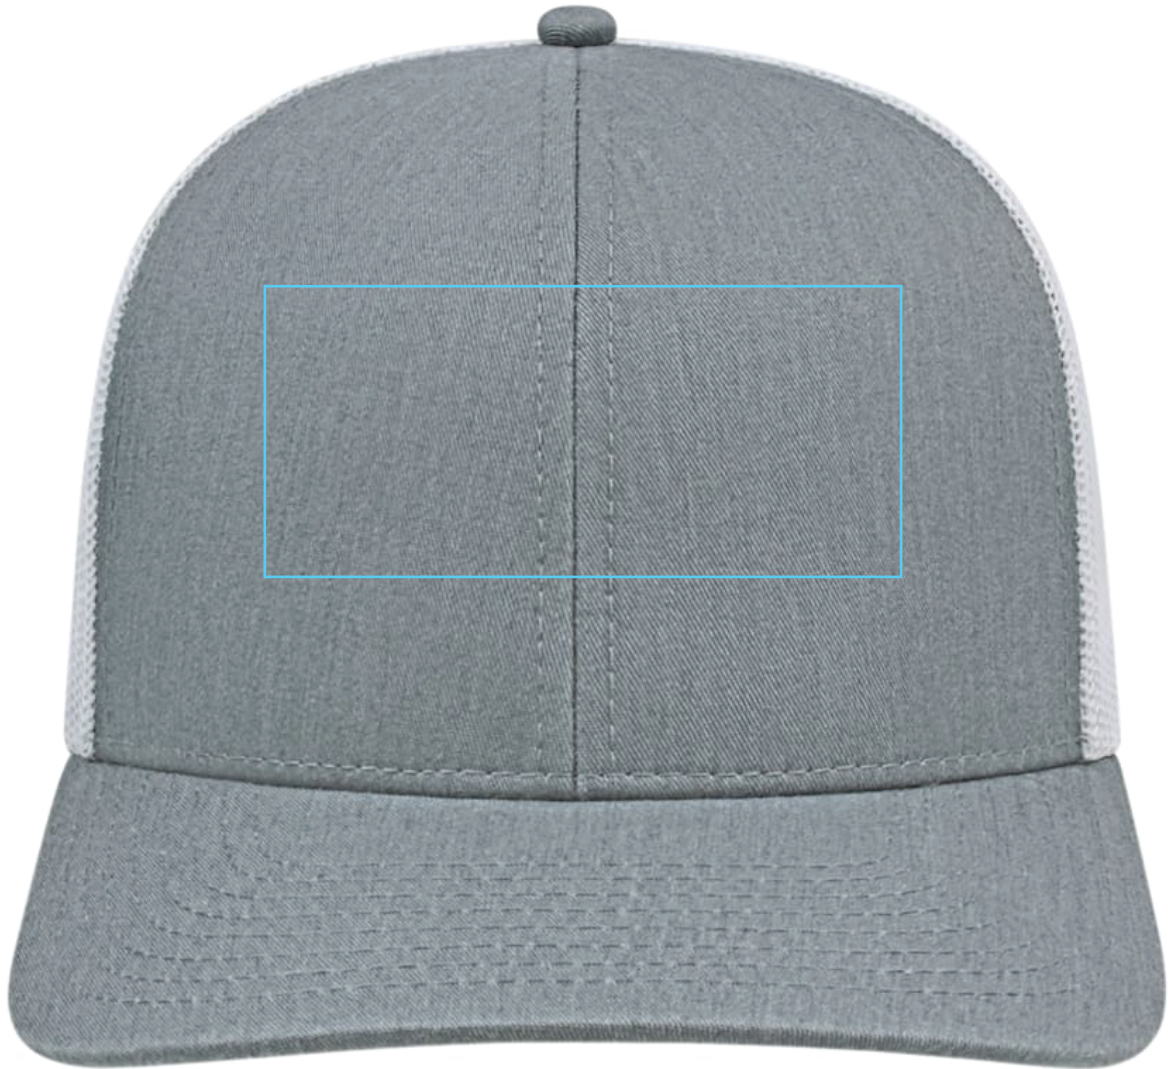

Cap America Poly/Cotton Trucker Mesh Back Cap

Item Number: SM-8403

Decoration Method
Embroidery

***Decoration Location**
Across Front Panels

Imprint Area
Height: 2.5 Inches
Width: 5.5 Inches

Reduced to 60%