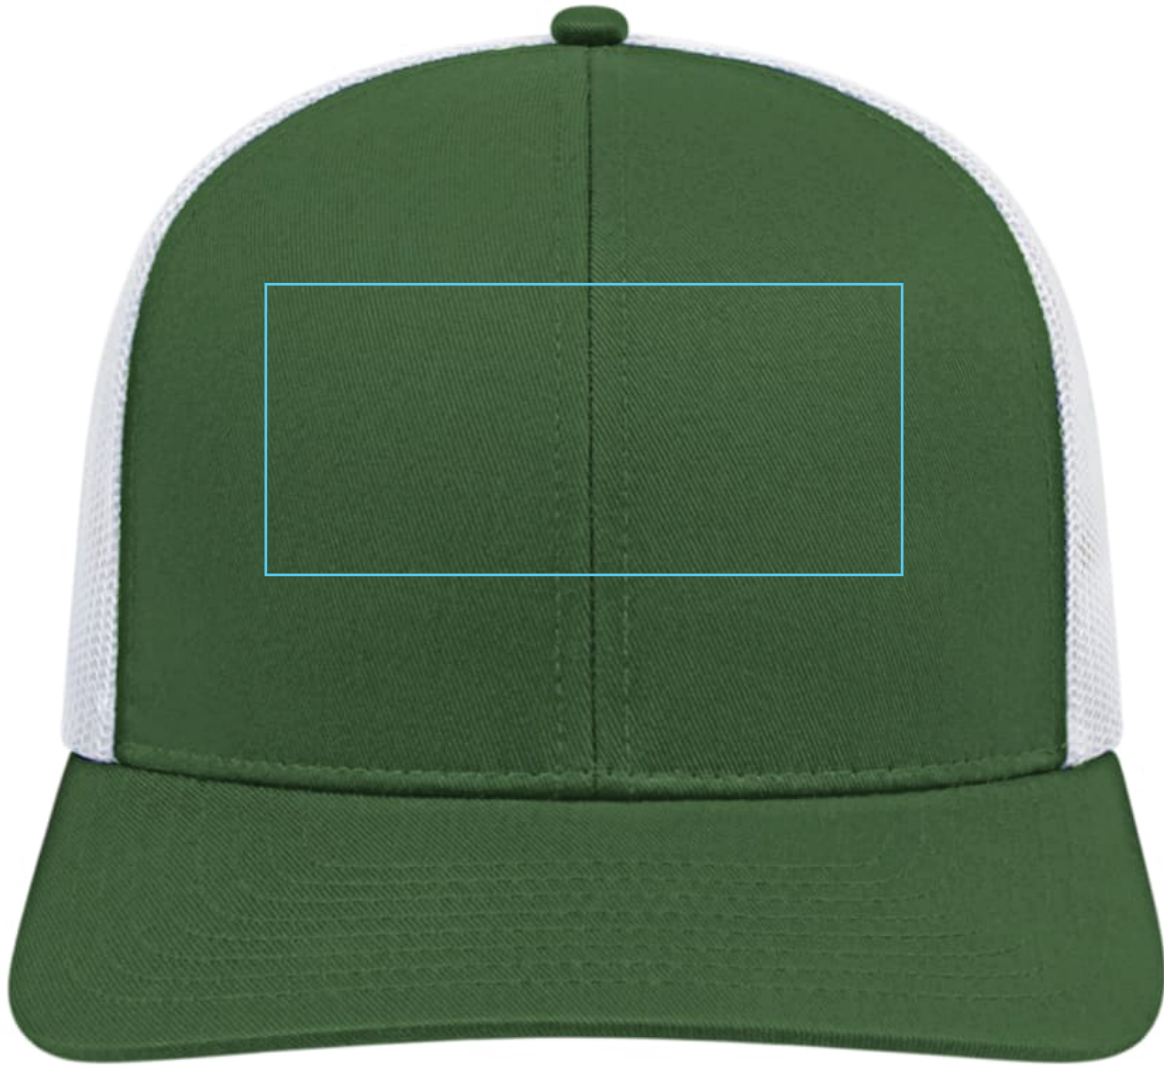

# Cap America Poly/Cotton Trucker Mesh Back Cap

Item Number: SM-8403

**Decoration Method**  
Embroidery

**\*Decoration Location**  
Across Front Panels

**Imprint Area**  
Height: 2.5 Inches  
Width: 5.5 Inches