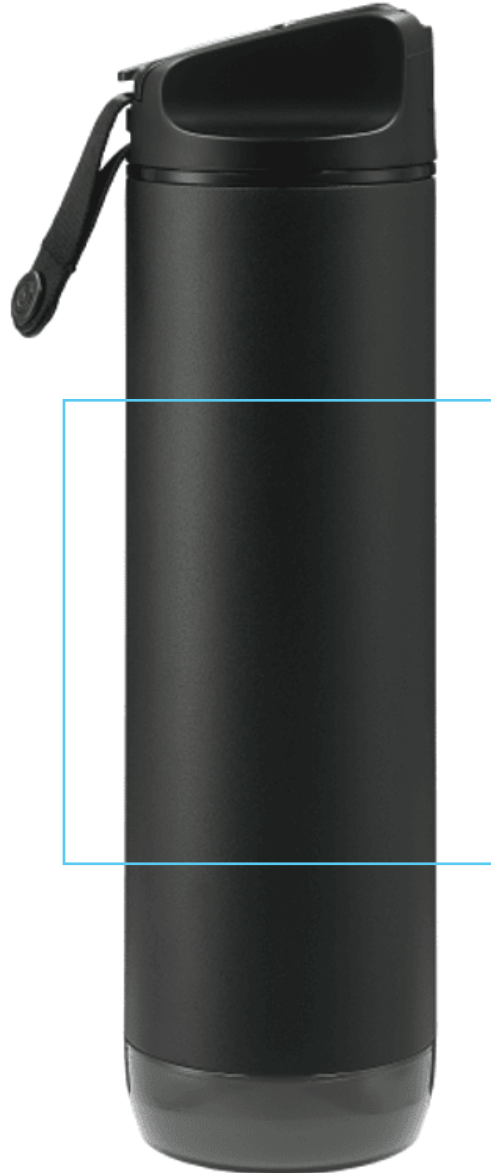

# HidrateSpark Steel 21oz Straw Lid

Item Number: 1600-96

## Decoration Method

Color Print SilkScreen - Drinkware

## \*Decoration Location

Centered on tumbler opposite Hidrate logo, -  
Center of art 5" up from bottom

## Imprint Area

Height: 4 Inches  
Width: 3.73 Inches

Reduced to 60%