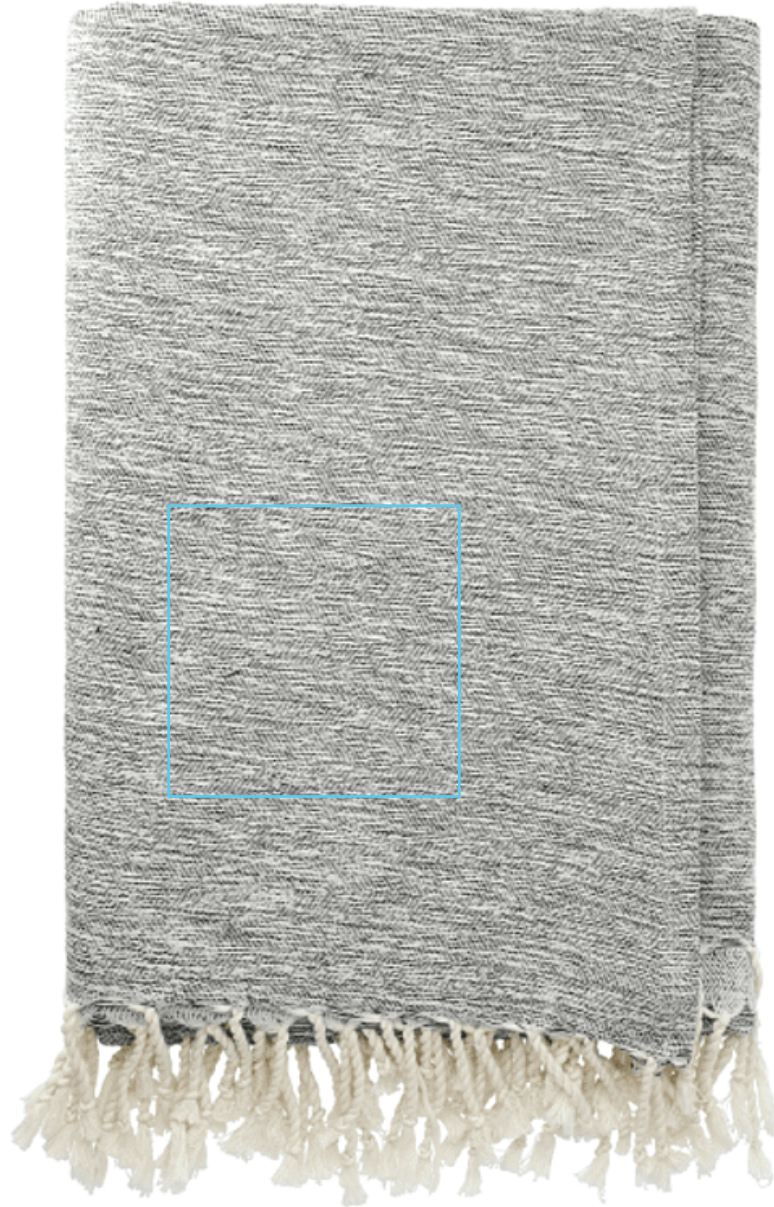

Hilana Upcycled Yalova Ultra Soft Marbled Blanket

Item Number: 1081-85

Decoration Method

Embroidery

*Decoration Location

Open corner bottom, - CENTER OF ART 9" Up from Corner
(Diagonal Orientation)

Imprint Area

Height: 6 Inches

Width: 6 Inches

Reduced to 25%