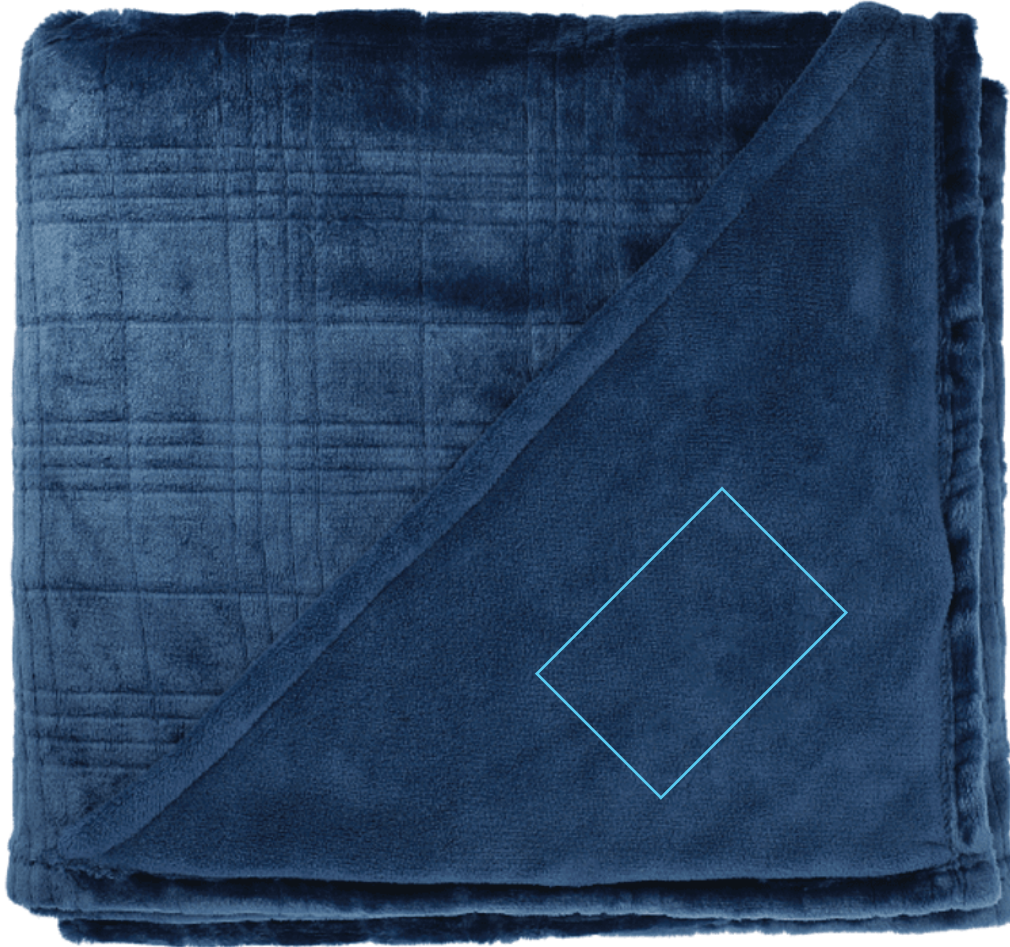

Luxury Comfort Flannel Fleece Blanket

Item Number: 1081-81

Decoration Method

Embroidery - Embroidery Level 2

*Decoration Location

Open corner bottom, - Centered on
Corner Pocket (Diagonal Orientation)

Imprint Area

Height: 3 Inches
Width: 4.5 Inches

Reduce to 30%