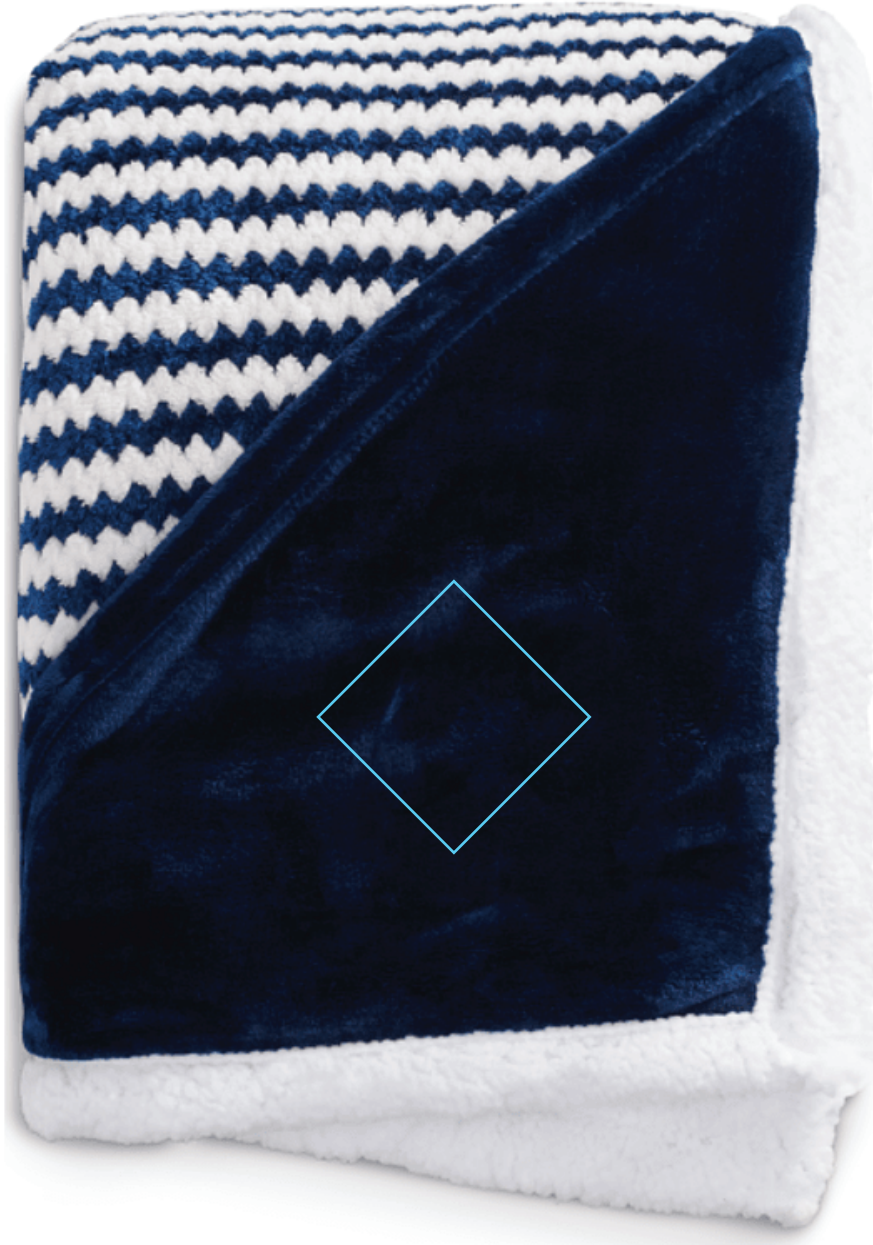

Field & Co.® Chevron Striped Sherpa Blanket

Item Number: 1081-12

Decoration Method

Embroidery - Embroidery Level 2

*Decoration Location

Open corner bottom, - Centered on Corner Pocket (Diagonal Orientation)

Imprint Area

Height: 4 Inches

Width: 4 Inches

Reduced to 25%