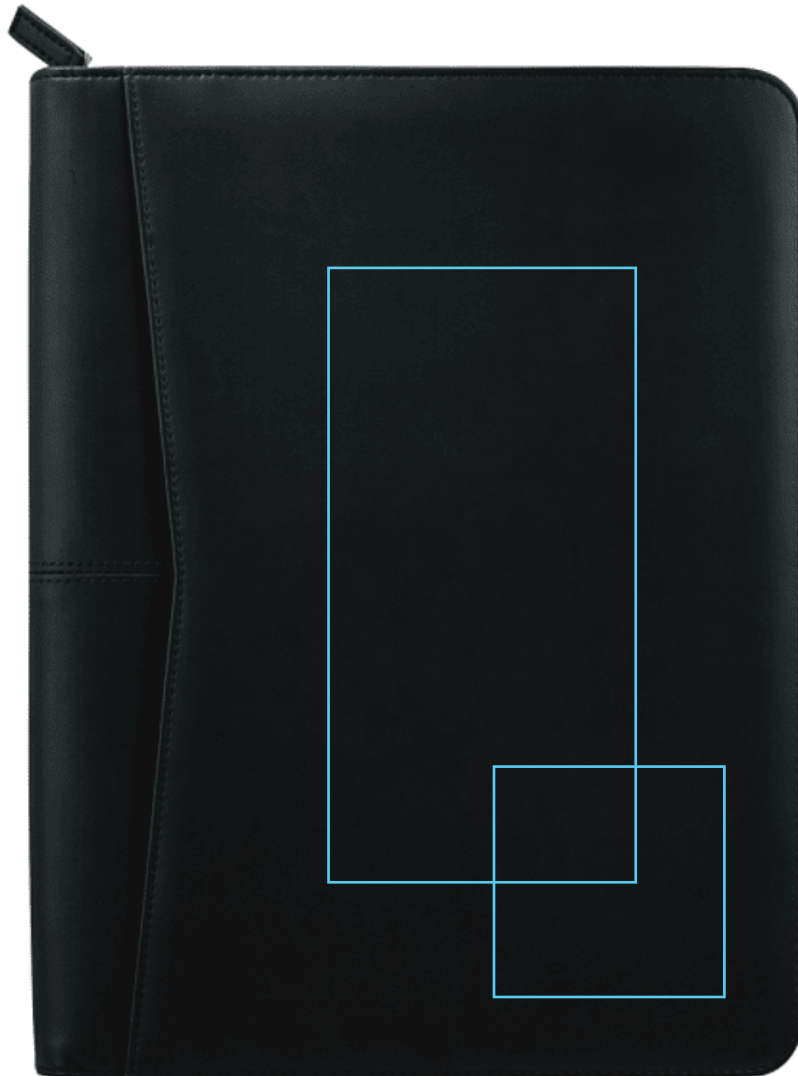

Pedova™ Zippered UltraHyde Padfolio with Slash Pocket

Item Number: 0770-10

Decoration Method
Deboss

***Decoration Location**
Spine Left - Cover Right - Corner Pocket

Imprint Area
Height: 8 Inches
Width: 4 Inches

Reduced to 40%